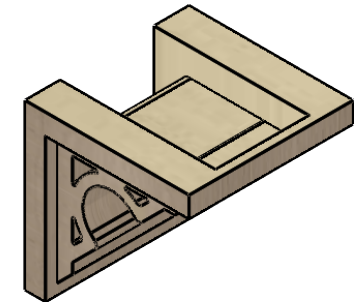

ITEM NUMBER: CORU07X07X07SHERCPR

7"W X 7"D X 7"H SERIES 1 WIDE SHERIDAN ROUGH CEDAR TIMBERTHANE
FAUX WOOD CORBEL, PRIMED

SIDE PROFILE

FRONT PROFILE

ISOMETRIC

EKENA MILLWORK
2300 WEST MAIN ST.
CLARKSVILLE, TX 75426
TOLL FREE: 866-607-0453
WWW.EKENAMILLWORK.COM

NOTES

1. INSTALLATION TO BE COMPLETED IN ACCORDANCE WITH MANUFACTURER'S SPECIFICATIONS.
2. DRAWING MAY NOT BE TO SCALE
3. THIS DRAWING IS INTENDED FOR DESIGN AND PLANNING PURPOSES ONLY.
4. ALL INFORMATION CONTAINED HEREIN WAS CURRENT AT THE TIME OF DEVELOPMENT BUT MUST BE REVIEWED AND APPROVED BY THE PRODUCT MANUFACTURER TO BE CONSIDERED ACCURATE.
5. TIMBERTHANE ARCHITECTURAL PRODUCTS ARE MADE FROM HIGH DENSITY URETHANE AND COME FACTORY PRIMED