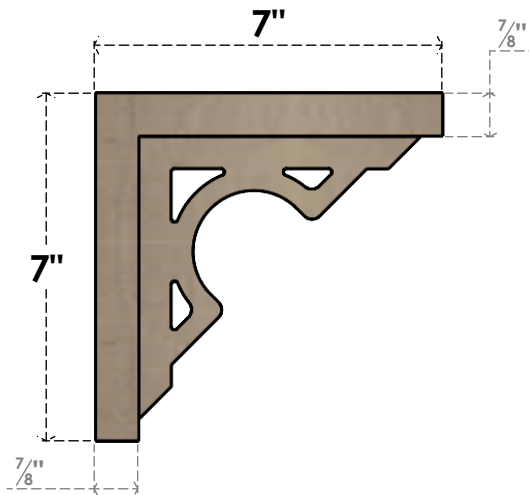

ITEM NUMBER: CORU07X07X07SHERCPR

7"W X 7"D X 7"H SERIES 1 WIDE SHERIDAN ROUGH CEDAR TIMBERTHANE
FAUX WOOD CORBEL, PRIMED

SIDE PROFILE

FRONT PROFILE

ISOMETRIC

EKENA MILLWORK
2300 WEST MAIN ST.
CLARKSVILLE, TX 75426
TOLL FREE: 866-607-0453
WWW.EKENAMILLWORK.COM

NOTES

1. INSTALLATION TO BE COMPLETED IN ACCORDANCE WITH MANUFACTURER'S SPECIFICATIONS.
2. DRAWING MAY NOT BE TO SCALE
3. THIS DRAWING IS INTENDED FOR DESIGN AND PLANNING PURPOSES ONLY.
4. ALL INFORMATION CONTAINED HEREIN WAS CURRENT AT THE TIME OF DEVELOPMENT BUT MUST BE REVIEWED AND APPROVED BY THE PRODUCT MANUFACTURER TO BE CONSIDERED ACCURATE.
5. TIMBERTHANE ARCHITECTURAL PRODUCTS ARE MADE FROM HIGH DENSITY URETHANE AND COME FACTORY PRIMED