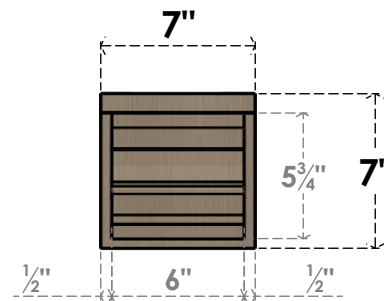

ITEM NUMBER: CORU07X07X07SHERCPR

7"W X 7"D X 7"H SERIES 1 WIDE SHERIDAN ROUGH CEDAR TIMBERTHANE
FAUX WOOD CORBEL, PRIMED

SIDE PROFILE

FRONT PROFILE

ISOMETRIC

EKENA MILLWORK
2300 WEST MAIN ST.
CLARKSVILLE, TX 75426
TOLL FREE: 866-607-0453
WWW.EKENAMILLWORK.COM

NOTES

1. INSTALLATION TO BE COMPLETED IN ACCORDANCE WITH MANUFACTURER'S SPECIFICATIONS.
2. DRAWING MAY NOT BE TO SCALE
3. THIS DRAWING IS INTENDED FOR DESIGN AND PLANNING PURPOSES ONLY.
4. ALL INFORMATION CONTAINED HEREIN WAS CURRENT AT THE TIME OF DEVELOPMENT BUT MUST BE REVIEWED AND APPROVED BY THE PRODUCT MANUFACTURER TO BE CONSIDERED ACCURATE.
5. TIMBERTHANE ARCHITECTURAL PRODUCTS ARE MADE FROM HIGH DENSITY URETHANE AND COME FACTORY PRIMED